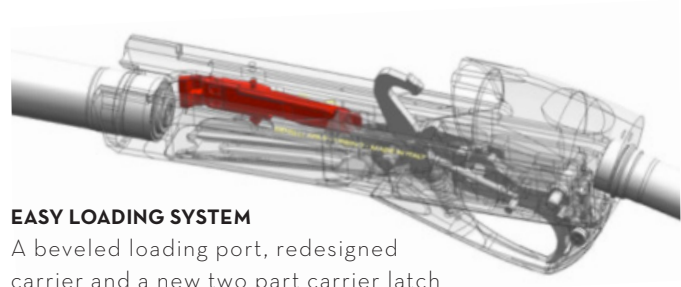

CYCLE THE LIGHTEST LOADS

The updated Inertia Driven system improves the cycling speed, reliability and the ability to cycle the lightest loads.