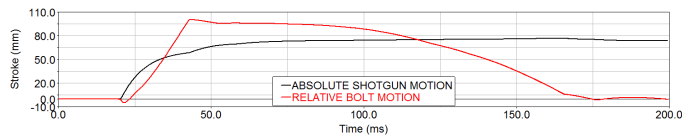

CYCLE THE LIGHTEST LOADS

The updated Inertia Driven system improves the cycling speed, reliability and the ability to cycle the lightest loads.